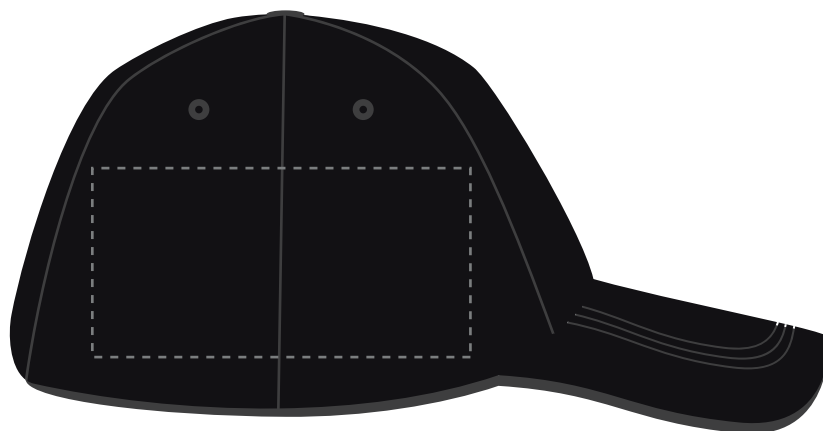

**PANTONE REFERENCE(S)**

The dashed line is to demonstrate print area and will not appear on your printed item

 Full colour printing

ARTWORK SCALE 50%

ARTWORK SCALE 100%  
 Max print area 100mm x 50mm  
 Actual logo size: