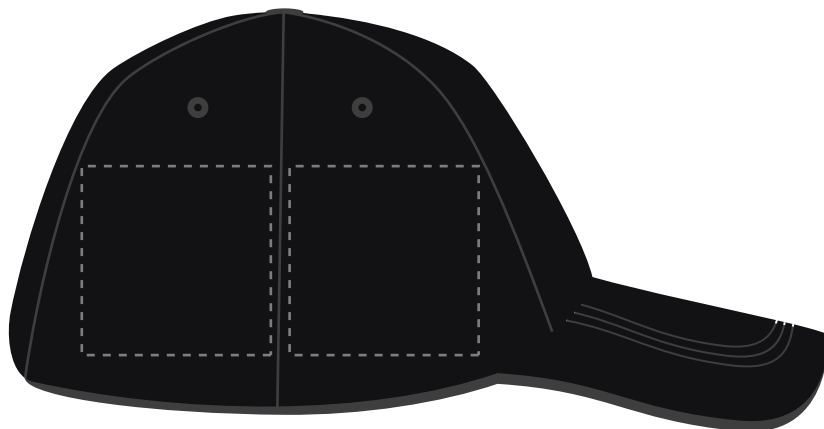

The dashed line is to demonstrate print area and will not appear on your printed item

**PANTONE REFERENCE(S)**

 Full colour printing

ARTWORK SCALE 50%

ARTWORK SCALE 100%  
Max print area 50mm x 50mm  
Actual logo size: