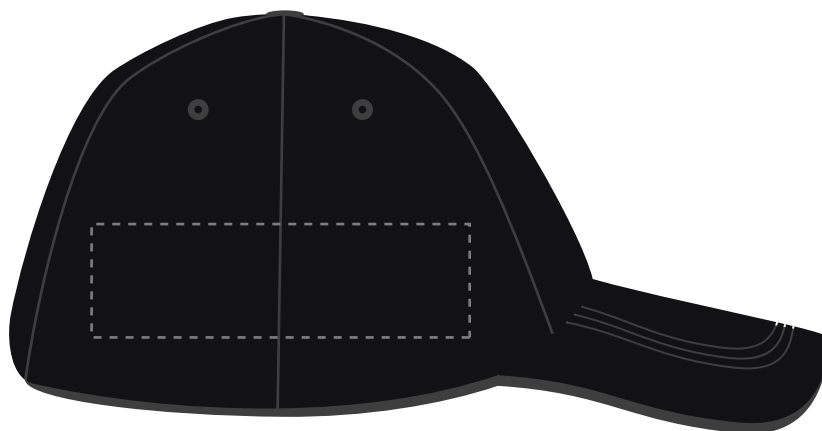

**PANTONE REFERENCE(S)**

The dashed line is to demonstrate print area and will not appear on your printed item

 Full colour printing

ARTWORK SCALE 50%

ARTWORK SCALE 100%  
 Max print area 100mm x 30mm  
 Actual logo size: